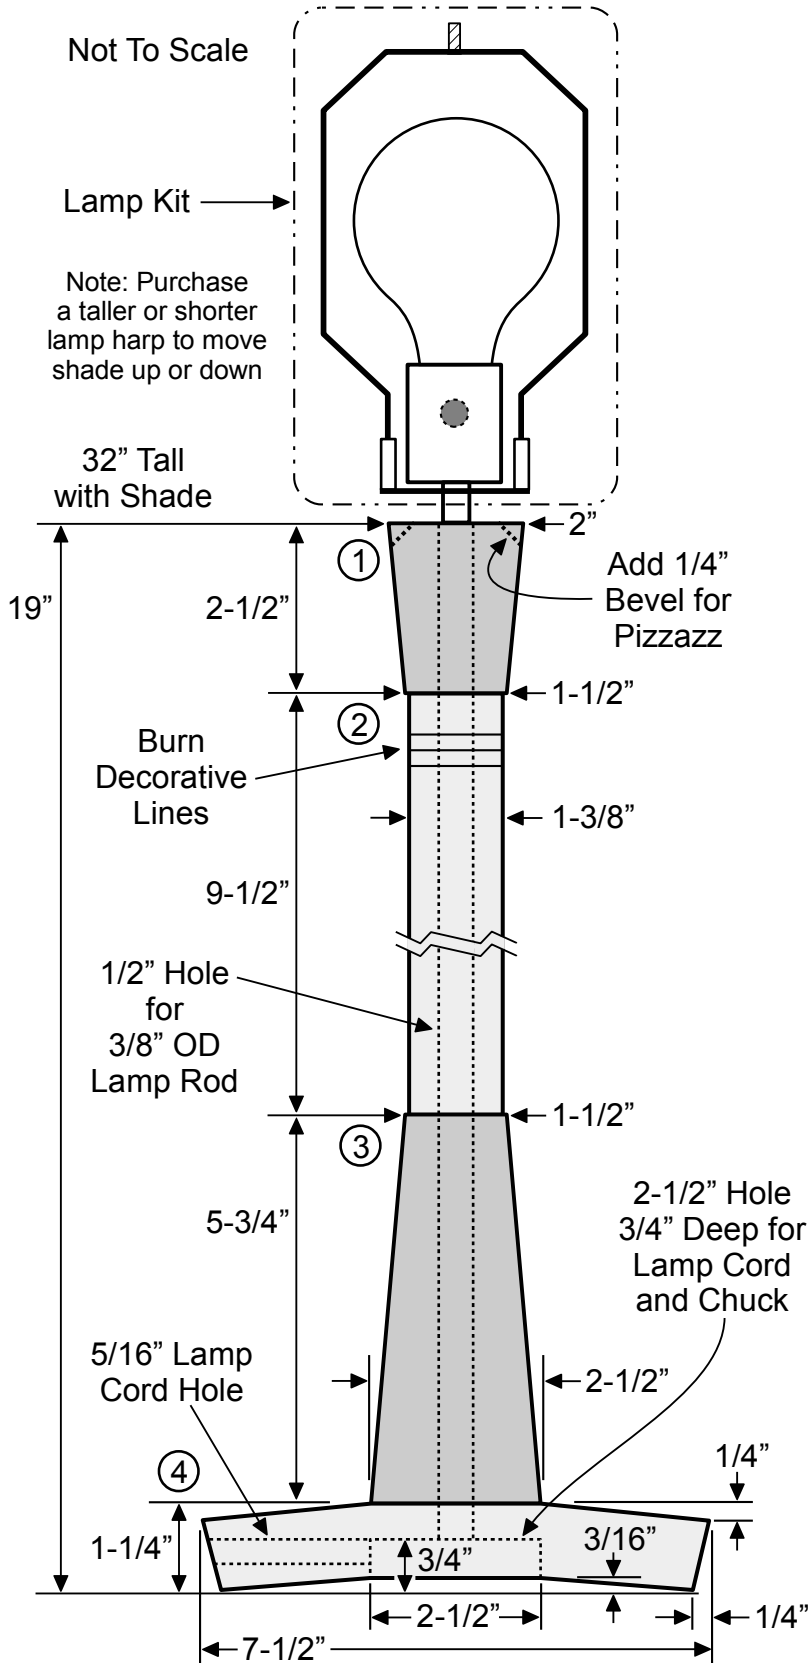

Modern Lamp

Modern Table Lamp

Materials

#1 - 2-1/4" x 2-1/4" x 2-1/2" - Dark Wood
 #3 - 2-3/4" x 2-3/4" x 5-3/4" - Dark Wood

#2 - 1-1/2" x 1-1/2" x 9-1/2" - Light Wood
 #4 - 8" x 8" x 1-1/4" - Light Wood

Lamp Kit - Lamp Socket, Lamp Harp, etc
 Lamp Rod - 20" long

Lamp Shade - 6" Top Diameter x
 19" Bottom Diameter x
 13" Slant Height (12" Tall)